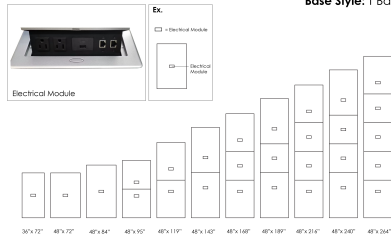

Table Top Style: Rectangle

- Set of 2 inset power/data modules available for an upcharge
- Due to screen resolution and lighting variations color may look different in person from what you see in the image.

Also, you can call toll-free (888) 993-3757 to customize this table with another size, tabletop shape, base, or laminates available.

SKU: HAR-REC-48x95-T

GALLERY IMAGES

HARMONY CONFERENCE SERIES