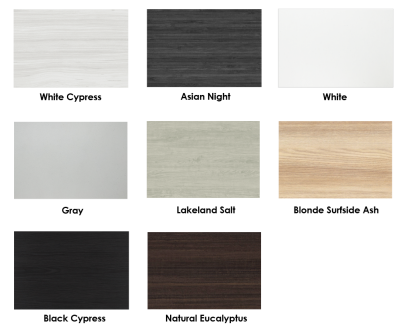

Laminate Options

Domestic Laminate Options